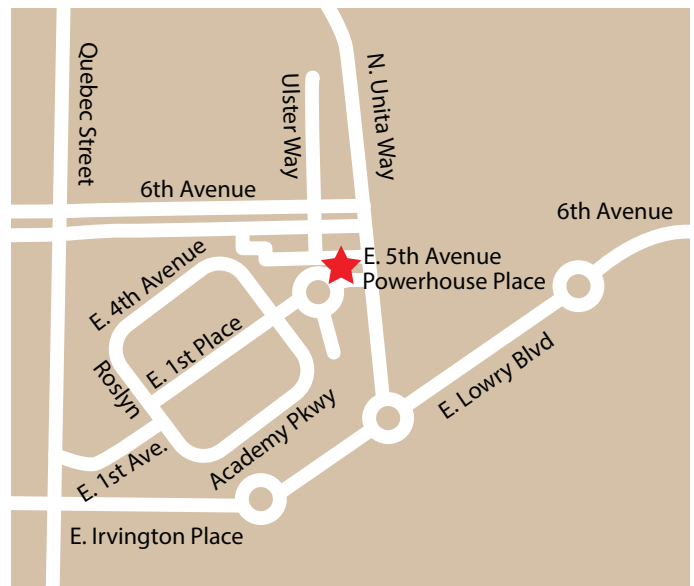

THE IRIS BUILDING

8158 EAST 5TH AVENUE, DENVER COLORADO 80230

DIRECTIONS:

From the North or South:

Travel on Quebec until you reach 6th Avenue.
Enter the Lowry neighborhood on 6th Avenue and travel East.
Continue until 6th Avenue ends at N. Uinta Way.
Turn right and travel South on N. Uinta Way.
Turn right on Powerhouse Place, which is 1 block past 5th Avenue.
Turn right and travel West until you reach The Iris Building.

From the East:

Travel West on 6th Avenue.
As you enter the Lowry neighborhood, it will become E. Lowry Blvd.
Proceed to the traffic circle at N. Uinta Way.
Travel North until you reach Powerhouse Place.
Turn left and travel West until you reach The Iris Building.

From the West:

Take 6th Avenue East.
Proceed past Quebec and into the Lowry neighborhood.
Continue until 6th Avenue ends at N. Uinta Way.
Turn right and travel South on N. Uinta Way.
Turn right on Powerhouse Place, which is 1 block past 5th Avenue.
Turn right and travel West until you reach The Iris Building.

8158 E. 5th Ave.
Denver, CO 80230
(720) 505-3772